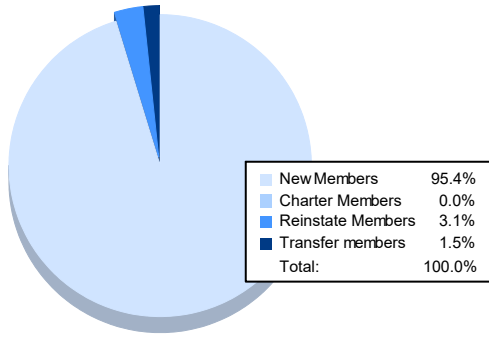

Year	New Clubs	Dropped Clubs	Gain/ Loss Clubs	New Members	Charter Members	Reinstate Members	Transfer Members	Total Member Added	Total Members Dropped	Gain/ Loss Members
2017-2018	0	0	0	88	0	1	1	90	64	26
2018-2019	0	0	0	60	1	2	2	65	85	-20
2019-2020	0	0	0	52	0	2	0	54	64	-10
2020-2021	0	0	0	27	0	3	1	31	77	-46
2021-2022	0	1	-1	62	0	2	1	65	84	-19
<b>Average</b>	<b>0</b>	<b>0</b>	<b>0</b>	<b>58</b>	<b>0</b>	<b>2</b>	<b>1</b>	<b>61</b>	<b>75</b>	<b>-14</b>

### Membership Composition June 2022 Cumulative