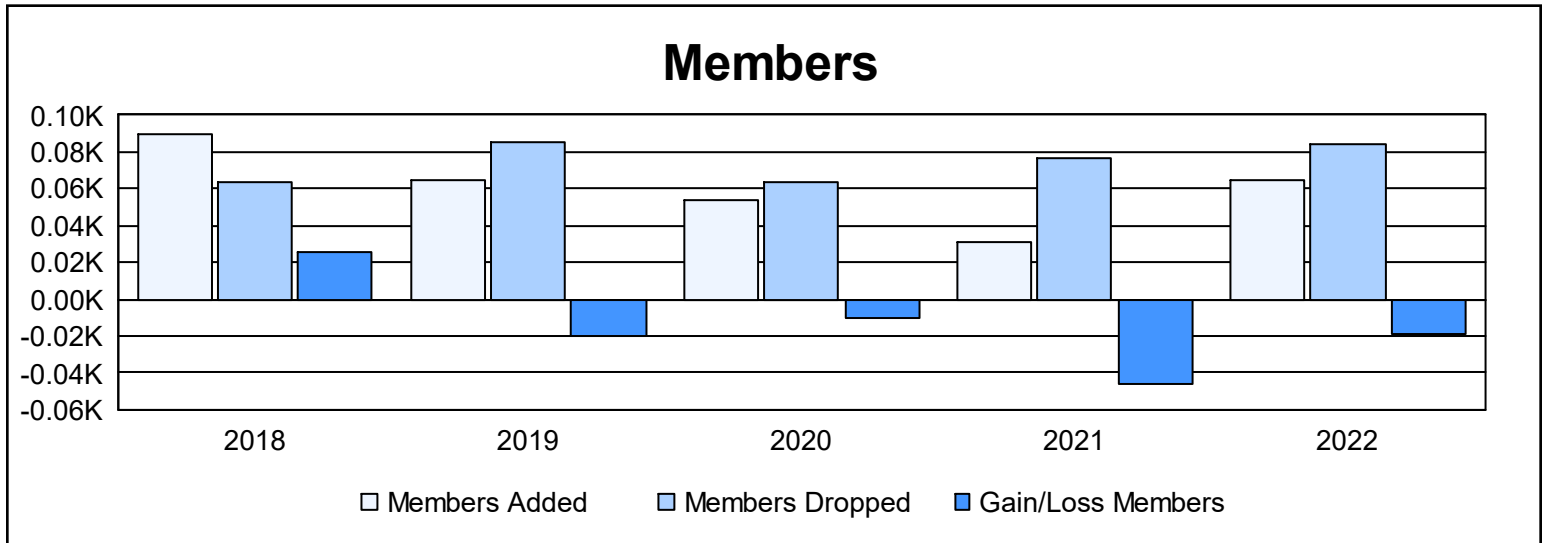

Year	New Clubs	Dropped Clubs	Gain/ Loss Clubs	New Members	Charter Members	Reinstate Members	Transfer Members	Total Member Added	Total Members Dropped	Gain/ Loss Members
2017-2018	0	0	0	88	0	1	1	90	64	26
2018-2019	0	0	0	60	1	2	2	65	85	-20
2019-2020	0	0	0	52	0	2	0	54	64	-10
2020-2021	0	0	0	27	0	3	1	31	77	-46
2021-2022	0	1	-1	62	0	2	1	65	84	-19
<b>Average</b>	<b>0</b>	<b>0</b>	<b>0</b>	<b>58</b>	<b>0</b>	<b>2</b>	<b>1</b>	<b>61</b>	<b>75</b>	<b>-14</b>

### Membership Composition June 2022 Cumulative