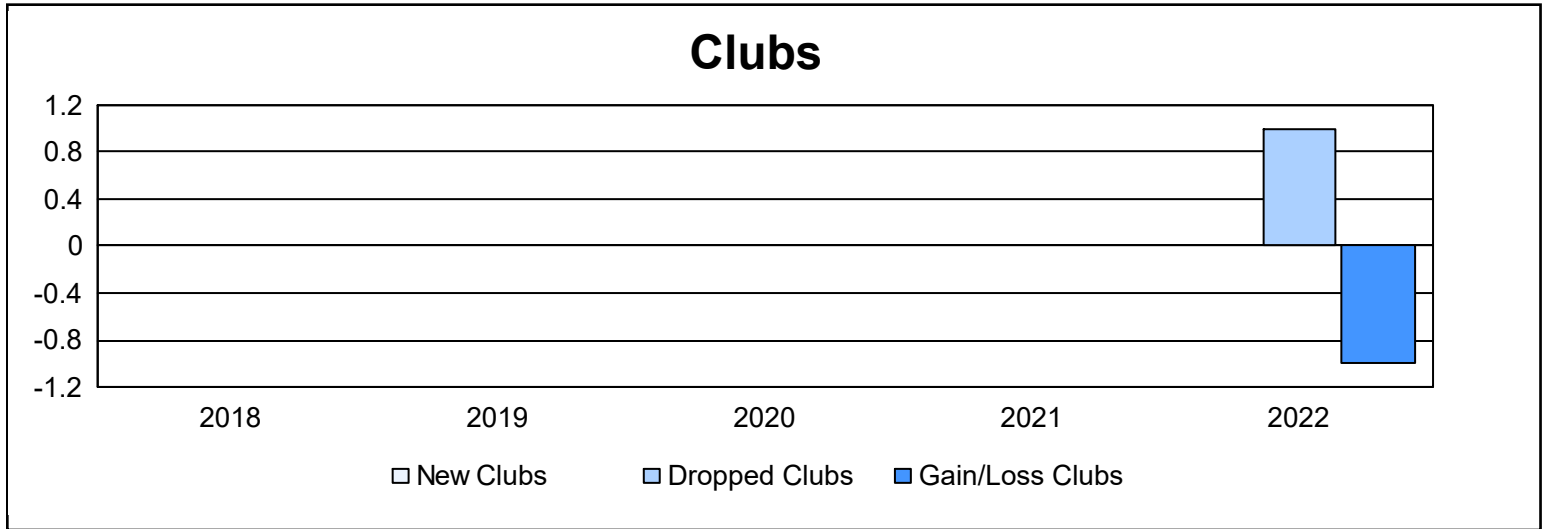

Year	New Clubs	Dropped Clubs	Gain/ Loss Clubs	New Members	Charter Members	Reinstate Members	Transfer Members	Total Member Added	Total Members Dropped	Gain/ Loss Members
2017-2018	0	0	0	88	0	1	1	90	64	26
2018-2019	0	0	0	60	1	2	2	65	85	-20
2019-2020	0	0	0	52	0	2	0	54	64	-10
2020-2021	0	0	0	27	0	3	1	31	77	-46
2021-2022	0	1	-1	62	0	2	1	65	84	-19
<b>Average</b>	<b>0</b>	<b>0</b>	<b>0</b>	<b>58</b>	<b>0</b>	<b>2</b>	<b>1</b>	<b>61</b>	<b>75</b>	<b>-14</b>

### Membership Composition June 2022 Cumulative